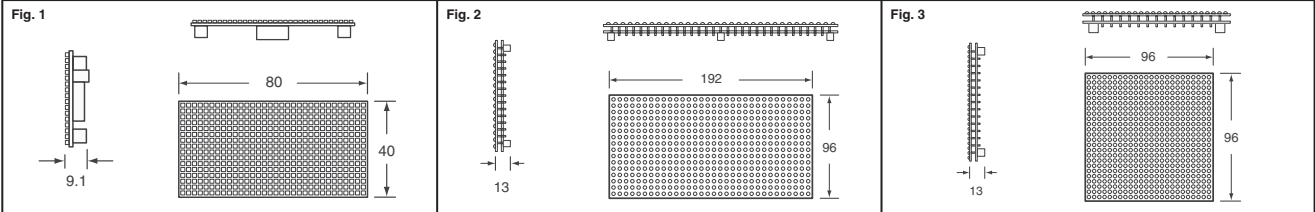

† Cut Tape ▲ Tape and Reel

LED Dot Matrix Displays

Fig	Matrix	Emitted Color	Lens	Wave-Length (nm)	Foward Voltage (Typ.) (V)	Output (Candelas)	View Angle	Digit-Key Part No.	1	Price Each 25	100	Rohm Part No.
1	16x32	Red/Green	Dome	630/570	5	100/200	160°	511-1572-ND	215.07	178.11	168.03	LUM-512CMU300
2	16x32	Red/Green	Dome	624/571	5	250/200	140°	511-1574-ND	123.99	103.32	95.81	LPM-5123MU350
3	24x24	Red/Green	Dome	624/571	5	300/300	140°	511-1575-ND	123.99	103.32	95.81	LPM-5763MU301