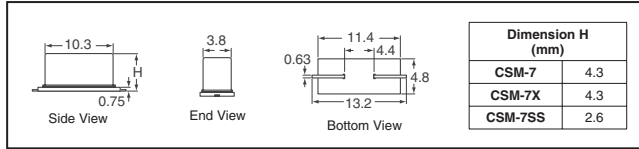

Quartz Crystals (Cont.)

CSM-7 Series, SMD, Low Profile

D

Frequency (MHz)	Load Cap.	Digi-Key Part No.	Cut Tape Price Each			T & R† Pricing 1,000	ECS Part No.
			1	10	100		
CSM-7-DN Industrial Temperature Range, -40°C ~ 85°C							
3.579545	17pF	XC730CT-ND	1.05	.88	.71	526.50	ECS-35-17-SPDN-TR
3.686400	20pF	XC731CT-ND	1.05	.88	.71	526.50	ECS-36-20-SPDN-TR
4.000000	20pF	XC732CT-ND	1.05	.88	.71	526.50	ECS-40-20-SPDN-TR
6.000000	32pF	XC733CT-ND	1.05	.88	.71	526.50	ECS-60-32-SPDN-TR
7.372800	20pF	XC734CT-ND	1.05	.88	.71	526.50	ECS-73-20-SPDN-TR
8.000000	18pF	XC735CT-ND	1.05	.88	.71	526.50	ECS-80-18-SPDN-TR
12.000000	20pF	XC736CT-ND	1.05	.88	.71	526.50	ECS-120-20-SPDN-TR
14.318180	20pF	XC737CT-ND	1.05	.88	.71	526.50	ECS-143-20-SPDN-TR
16.000000	20pF	XC738CT-ND	1.05	.88	.71	526.50	ECS-160-20-SPDN-TR
18.432000	20pF	XC739CT-ND	1.05	.88	.71	526.50	ECS-184-20-SPDN-TR
19.660800	20pF	XC740CT-ND	1.05	.88	.71	526.50	ECS-196-20-SPDN-TR
20.000000	20pF	XC741CT-ND	1.05	.88	.71	526.50	ECS-200-20-SPDN-TR
24.000000	20pF	XC742CT-ND	1.05	.88	.71	526.50	ECS-240-20-SPDN-TR
CSM-7X-DN Industrial Temperature Range, -40°C ~ 85°C — RoHS Compliant							
3.579545	17pF	XC1292CT-ND	1.05	.88	.71	527.00	ECS-35-17-5PXDN-TR
3.686400	20pF	XC1293CT-ND	1.05	.88	.71	527.00	ECS-36-20-5PXDN-TR
4.000000	20pF	XC1294CT-ND	1.05	.88	.71	527.00	ECS-40-20-5PXDN-TR
6.000000	32pF	XC1295CT-ND	1.05	.88	.71	527.00	ECS-60-32-5PXDN-TR
7.372800	20pF	XC1296CT-ND	1.05	.88	.71	527.00	ECS-73-20-5PXDN-TR
8.000000	18pF	XC1297CT-ND	1.05	.88	.71	527.00	ECS-80-18-5PXDN-TR
12.000000	20pF	XC1298CT-ND	1.05	.88	.71	527.00	ECS-120-20-5PXDN-TR
16.000000	20pF	XC1299CT-ND	1.05	.88	.71	527.00	ECS-160-20-5PXDN-TR
18.432000	20pF	XC1300CT-ND	1.05	.88	.71	527.00	ECS-184-20-5PXDN-TR
19.660800	20pF	XC1301CT-ND	1.05	.88	.71	527.00	ECS-196-20-5PXDN-TR
20.000000	20pF	XC1302CT-ND	1.05	.88	.71	527.00	ECS-200-20-5PXDN-TR
24.000000	20pF	XC1303CT-ND	1.05	.88	.71	527.00	ECS-240-20-5PXDN-TR
CSM-7X-DU Automotive Temperature, -55°C ~ 125°C — RoHS Compliant							
3.579545	18pF	XC1522CT-ND	1.17	1.06	.88	585.00	ECS-35-18-5PXDU-TR
3.686400	20pF	XC1523CT-ND	1.17	1.06	.88	585.00	ECS-36-20-5PXDU-TR
4.000000	20pF	XC1524CT-ND	1.17	1.06	.88	585.00	ECS-40-20-5PXDU-TR
6.000000	20pF	XC1525CT-ND	1.17	1.06	.88	585.00	ECS-60-20-5PXDU-TR
8.000000	20pF	XC1526CT-ND	1.17	1.06	.88	585.00	ECS-80-20-5PXDU-TR
9.830400	20pF	XC1527CT-ND	1.17	1.06	.88	585.00	ECS-98.3-20-5PXDU-TR
10.000000	20pF	XC1528CT-ND	1.17	1.06	.88	585.00	ECS-100-20-5PXDU-TR
11.059200	20pF	XC1529CT-ND	1.17	1.06	.88	585.00	ECS-110.5-20-5PXDU-TR
12.000000	18pF	XC1530CT-ND	1.17	1.06	.88	585.00	ECS-120-18-5PXDU-TR
12.000000	32pF	XC1531CT-ND	1.17	1.06	.88	585.00	ECS-120-32-5PXDU-TR
12.288000	20pF	XC1532CT-ND	1.17	1.06	.88	585.00	ECS-122.8-20-5PXDU-TR
14.318180	20pF	XC1533CT-ND	1.17	1.06	.88	585.00	ECS-143-20-5PXDU-TR
14.745600	20pF	XC1534CT-ND	1.17	1.06	.88	585.00	ECS-147.4-20-5PXDU-TR
16.000000	20pF	XC1535CT-ND	1.17	1.06	.88	585.00	ECS-160-20-5PXDU-TR
18.432000	20pF	XC1536CT-ND	1.17	1.06	.88	585.00	ECS-184-20-5PXDU-TR
20.000000	20pF	XC1537CT-ND	1.17	1.06	.88	585.00	ECS-200-20-5PXDU-TR
24.000000	20pF	XC1538CT-ND	1.17	1.06	.88	585.00	ECS-240-20-5PXDU-TR
24.576000	20pF	XC1539CT-ND	1.17	1.06	.88	585.00	ECS-245.7-20-5PXDU-TR
25.000000	20pF	XC1540CT-ND	1.17	1.06	.88	585.00	ECS-250-20-5PXDU-F-TR
27.000000	20pF	XC1541CT-ND	1.17	1.06	.88	585.00	ECS-270-20-5PXDU-F-TR
CSM-7, -10°C ~ 70°C							
3.579545	Series	XC663CT-ND	.73	.61	.49	405.00	ECS-35-S-5P-TR
3.579545	17pF	XC560CT-ND	.73	.61	.49	405.00	ECS-35-17-5P-TR
3.686400	Series	XC561CT-ND	.73	.61	.49	405.00	ECS-36-S-5P-TR
3.686400	20pF	XC562CT-ND	.73	.61	.49	405.00	ECS-36-20-5P-TR
4.000000	Series	XC563CT-ND	.73	.61	.49	405.00	ECS-40-S-5P-TR
4.000000	20pF	XC564CT-ND	.73	.61	.49	405.00	ECS-40-20-5P-TR
4.032000	Series	XC665CT-ND	.73	.61	.49	405.00	ECS-40.3-S-5P-TR
4.032000	20pF	XC664CT-ND	.73	.61	.49	405.00	ECS-40.3-20-5P-TR
4.096000	20pF	XC666CT-ND	.73	.61	.49	405.00	ECS-41-20-5P-TR
4.194304	12pF	XC667CT-ND	.73	.61	.49	405.00	ECS-42-12-5P-TR
4.194304	16pF	XC668CT-ND	.73	.61	.49	405.00	ECS-42-16-5P-TR
4.433618	20pF	XC669CT-ND	.73	.61	.49	405.00	ECS-44-20-5P-TR
4.915200	Series	XC565CT-ND	.73	.61	.49	405.00	ECS-49-S-5P-TR
4.915200	20pF	XC566CT-ND	.73	.61	.49	405.00	ECS-49-20-5P-TR
5.000000	Series	XC670CT-ND	.73	.61	.49	405.00	ECS-50-S-5P-TR
5.000000	20pF	XC671CT-ND	.73	.61	.49	405.00	ECS-50-20-5P-TR
5.068800	Series	XC672CT-ND	.73	.61	.49	405.00	ECS-51-S-5P-TR
5.068800	20pF	XC673CT-ND	.73	.61	.49	405.00	ECS-51-20-5P-TR
5.185000	Series	XC674CT-ND	.73	.61	.49	405.00	ECS-52-S-5P-TR
5.185000	32pF	XC675CT-ND	.73	.61	.49	405.00	ECS-52-32-5P-TR