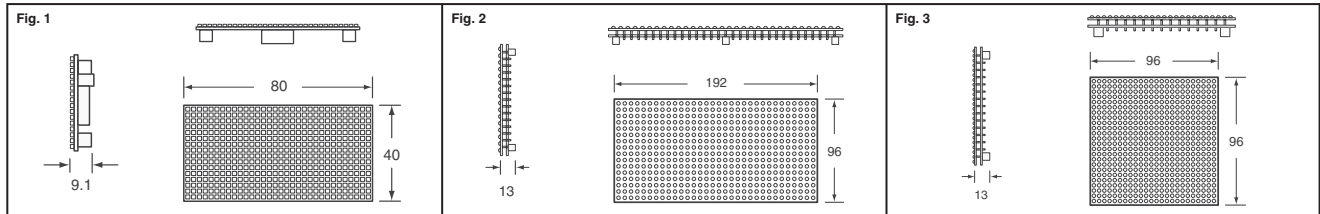

† Cut Tape ▲ Tape and Reel

**LED Dot Matrix Displays**

Fig	Matrix	Emitted Color	Lens	Wave-Length (nm)	Forward Voltage (Typ.) (V)	Output (Candelas)	View Angle	Digi-Key Part No.	1	Price Each 25	100	Rohm Part No.
1	16x32	Red/Green	Dome	630/570	5	100/200	160°	511-1572-ND	296.24	245.33	231.44	LUM-512CMU300
2	16x32	Red/Green	Dome	624/571	5	250/200	140°	511-1574-ND	170.78	142.32	131.97	LPM-5123MU350
3	24x24	Red/Green	Dome	624/571	5	300/300	140°	511-1575-ND	170.78	142.32	131.97	LPM-5763MU301