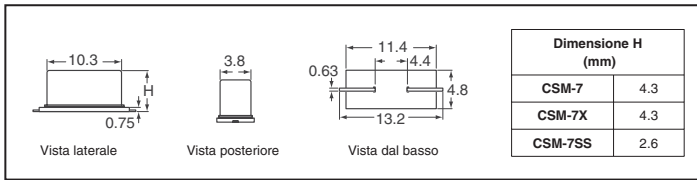

**Serie CSM-7, SMD, a profilo ribassato**

Frequenza (MHz)	Cap. carico	N. di articolo Digi-Key	Prezzo unitario su nastro pre-tagliato			Prezzi Nastrati in bobina† 1.000	N. di articolo ECS
			1	10	100		
<b>CSM-7X-EN a intervallo di temperatura industriale: -40° ~ 85° C — A norma RoHS</b>							
3.579545	18pF	XC1677CT-ND	.46	.42	.34	276.28	ECS-35-18-5PXEN-TR
3.686400	18pF	XC1678CT-ND	.46	.42	.34	276.28	ECS-36-18-5PXEN-TR
4.000000	18pF	XC1679CT-ND	.46	.42	.34	276.28	ECS-40-18-5PXEN-TR
4.096000	18pF	XC1680CT-ND	.46	.42	.34	276.28	ECS-41-18-5PXEN-TR
4.194304	18pF	XC1681CT-ND	.46	.42	.34	276.28	ECS-42-18-5PXEN-TR
4.915200	18pF	XC1682CT-ND	.46	.42	.34	276.28	ECS-49-18-5PXEN-TR
5.000000	18pF	XC1683CT-ND	.46	.42	.34	276.28	ECS-50-18-5PXEN-TR
5.068800	18pF	XC1684CT-ND	.46	.42	.34	276.28	ECS-51-18-5PXEN-TR
6.000000	18pF	XC1685CT-ND	.46	.42	.34	276.28	ECS-60-18-5PXEN-TR
6.144000	18pF	XC1686CT-ND	.46	.42	.34	276.28	ECS-61-18-5PXEN-TR
7.372800	18pF	XC1687CT-ND	.46	.42	.34	276.28	ECS-73-18-5PXEN-TR
7.680000	18pF	XC1688CT-ND	.46	.42	.34	276.28	ECS-76.8-18-5PXEN-TR
9.830400	18pF	XC1689CT-ND	.46	.42	.34	276.28	ECS-98.3-18-5PXEN-TR
11.000000	18pF	XC1690CT-ND	.46	.42	.34	276.28	ECS-110-18-5PXEN-TR
11.059200	18pF	XC1691CT-ND	.46	.42	.34	276.28	ECS-110.5-18-5PXEN-TR
12.288000	18pF	XC1692CT-ND	.46	.42	.34	276.28	ECS-122.8-18-5PXEN-TR
13.516800	18pF	XC1706CT-ND	.46	.42	.34	276.28	ECS-135-18-5PXEN-TR
14.318180	18pF	XC1693CT-ND	.46	.42	.34	276.28	ECS-143-18-5PXEN-TR
14.745600	18pF	XC1694CT-ND	.46	.42	.34	276.28	ECS-147.4-18-5PXEN-TR
16.000000	18pF	XC1695CT-ND	.46	.42	.34	276.28	ECS-160-18-5PXEN-TR
16.000312	18pF	XC1696CT-ND	.46	.42	.34	276.28	ECS-160.003-18-5PXEN-TR
16.257000	18pF	XC1697CT-ND	.46	.42	.34	276.28	ECS-162.57-18-5PXEN-TR
16.384000	18pF	XC1698CT-ND	.46	.42	.34	276.28	ECS-163-18-5PXEN-TR
19.660800	18pF	XC1699CT-ND	.46	.42	.34	276.28	ECS-196.6-18-5PXEN-TR
20.000000	18pF	XC1700CT-ND	.46	.42	.34	276.28	ECS-200-18-5PXEN-TR
22.118400	18pF	XC1701CT-ND	.46	.42	.34	276.28	ECS-221-18-5PXEN-TR
24.000000	18pF	XC1702CT-ND	.46	.42	.34	276.28	ECS-240-18-5PXEN-TR
24.576000	18pF	XC1703CT-ND	.46	.42	.34	276.28	ECS-245.7-18-5PXEN-TR
25.175000	18pF	XC1704CT-ND	.46	.42	.34	276.28	ECS-251.75-18-5PXEN-TR
28.636360	18pF	XC1705CT-ND	.46	.42	.34	276.28	ECS-286.3-18-5PXEN-TR
<b>CSM-7-DN a intervallo di temperature industriali: -40° C ~ 85° C — A norma RoHS</b>							
3.579545	17pF	XC730CT-ND	.84	.71	.57	421.62	ECS-35-17-5PDN-TR
3.686400	20pF	XC731CT-ND	.84	.71	.57	421.62	ECS-36-20-5PDN-TR
4.000000	20pF	XC732CT-ND	.84	.71	.57	421.62	ECS-40-20-5PDN-TR
6.000000	32pF	XC733CT-ND	.84	.71	.57	421.62	ECS-60-32-5PDN-TR
7.372800	20pF	XC734CT-ND	.84	.71	.57	421.62	ECS-73-20-5PDN-TR
8.000000	18pF	XC735CT-ND	.84	.71	.57	421.62	ECS-80-18-5PDN-TR
12.000000	20pF	XC736CT-ND	.84	.71	.57	421.62	ECS-120-20-5PDN-TR
14.318180	20pF	XC737CT-ND	.84	.71	.57	421.62	ECS-143-20-5PDN-TR
16.000000	20pF	XC738CT-ND	.84	.71	.57	421.62	ECS-160-20-5PDN-TR
18.432000	20pF	XC739CT-ND	.84	.71	.57	421.62	ECS-184-20-5PDN-TR
19.660800	20pF	XC740CT-ND	.84	.71	.57	421.62	ECS-196-20-5PDN-TR
20.000000	20pF	XC741CT-ND	.84	.71	.57	421.62	ECS-200-20-5PDN-TR
24.000000	20pF	XC742CT-ND	.84	.71	.57	421.62	ECS-240-20-5PDN-TR
<b>CSM-7X-DN a intervallo di temperature industriali: -40° C ~ 85° C — A norma RoHS</b>							
3.579545	17pF	XC1292CT-ND	.84	.71	.57	422.02	ECS-35-17-5PXDN-TR
3.686400	20pF	XC1293CT-ND	.84	.71	.57	422.02	ECS-36-20-5PXDN-TR
4.000000	20pF	XC1294CT-ND	.84	.71	.57	422.02	ECS-40-20-5PXDN-TR
6.000000	32pF	XC1295CT-ND	.84	.71	.57	422.02	ECS-60-32-5PXDN-TR
7.372800	20pF	XC1296CT-ND	.84	.71	.57	422.02	ECS-73-20-5PXDN-TR
8.000000	18pF	XC1297CT-ND	.84	.71	.57	422.02	ECS-80-18-5PXDN-TR
12.000000	20pF	XC1298CT-ND	.84	.71	.57	422.02	ECS-120-20-5PXDN-TR
16.000000	20pF	XC1299CT-ND	.84	.71	.57	422.02	ECS-160-20-5PXDN-TR
18.432000	20pF	XC1300CT-ND	.84	.71	.57	422.02	ECS-184-20-5PXDN-TR
19.660800	20pF	XC1301CT-ND	.84	.71	.57	422.02	ECS-196-20-5PXDN-TR
20.000000	20pF	XC1302CT-ND	.84	.71	.57	422.02	ECS-200-20-5PXDN-TR
24.000000	20pF	XC1303CT-ND	.84	.71	.57	422.02	ECS-240-20-5PXDN-TR
<b>CSM-7X-DU a intervallo di temperature industriali: -55° C ~ 125° C — A norma RoHS</b>							
3.579545	18pF	XC1522CT-ND	.94	.85	.71	468.47	ECS-35-18-5PXDU-TR
3.686400	20pF	XC1523CT-ND	.94	.85	.71	468.47	ECS-36-20-5PXDU-TR
4.000000	20pF	XC1524CT-ND	.94	.85	.71	468.47	ECS-40-20-5PXDU-TR
6.000000	20pF	XC1525CT-ND	.94	.85	.71	468.47	ECS-60-20-5PXDU-TR
8.000000	20pF	XC1526CT-ND	.94	.85	.71	468.47	ECS-80-20-5PXDU-TR
9.830400	20pF	XC1527CT-ND	.94	.85	.71	468.47	ECS-98.3-20-5PXDU-TR
10.000000	20pF	XC1528CT-ND	.94	.85	.71	468.47	ECS-100-20-5PXDU-TR
11.059200	20pF	XC1529CT-ND	.94	.85	.71	468.47	ECS-110.5-20-5PXDU-TR
12.000000	18pF	XC1530CT-ND	.94	.85	.71	468.47	ECS-120-18-5PXDU-TR
12.000000	32pF	XC1531CT-ND	.94	.85	.71	468.47	ECS-120-32-5PXDU-TR
12.288000	20pF	XC1532CT-ND	.94	.85	.71	468.47	ECS-122.8-20-5PXDU-TR
14.318180	20pF	XC1533CT-ND	.94	.85	.71	468.47	ECS-143-20-5PXDU-TR
14.745600	20pF	XC1534CT-ND	.94	.85	.71	468.47	ECS-147.4-20-5PXDU-TR
16.000000	20pF	XC1535CT-ND	.94	.85	.71	468.47	ECS-160-20-5PXDU-TR
18.432000	20pF	XC1536CT-ND	.94	.85	.71	468.47	ECS-184-20-5PXDU-TR
20.000000	20pF	XC1537CT-ND	.94	.85	.71	468.47	ECS-200-20-5PXDU-TR
24.000000	20pF	XC1538CT-ND	.94	.85	.71	468.47	ECS-240-20-5PXDU-TR
24.576000	20pF	XC1539CT-ND	.94	.85	.71	468.47	ECS-245.7-20-5PXDU-TR
25.000000	20pF	XC1540CT-ND	.94	.85	.71	468.47	ECS-250-20-5PXDU-F-TR
27.000000	20pF	XC1541CT-ND	.94	.85	.71	468.47	ECS-270-20-5PXDU-F-TR
<b>CSM-7, -10° C ~ 70° C</b>							
3.579545	SERIE	XC663CT-ND	.58	.49	.39	324.32	ECS-35-S-5P-TR
3.579545	17pF	XC560CT-ND	.58	.49	.39	324.32	ECS-35-17-5P-TR