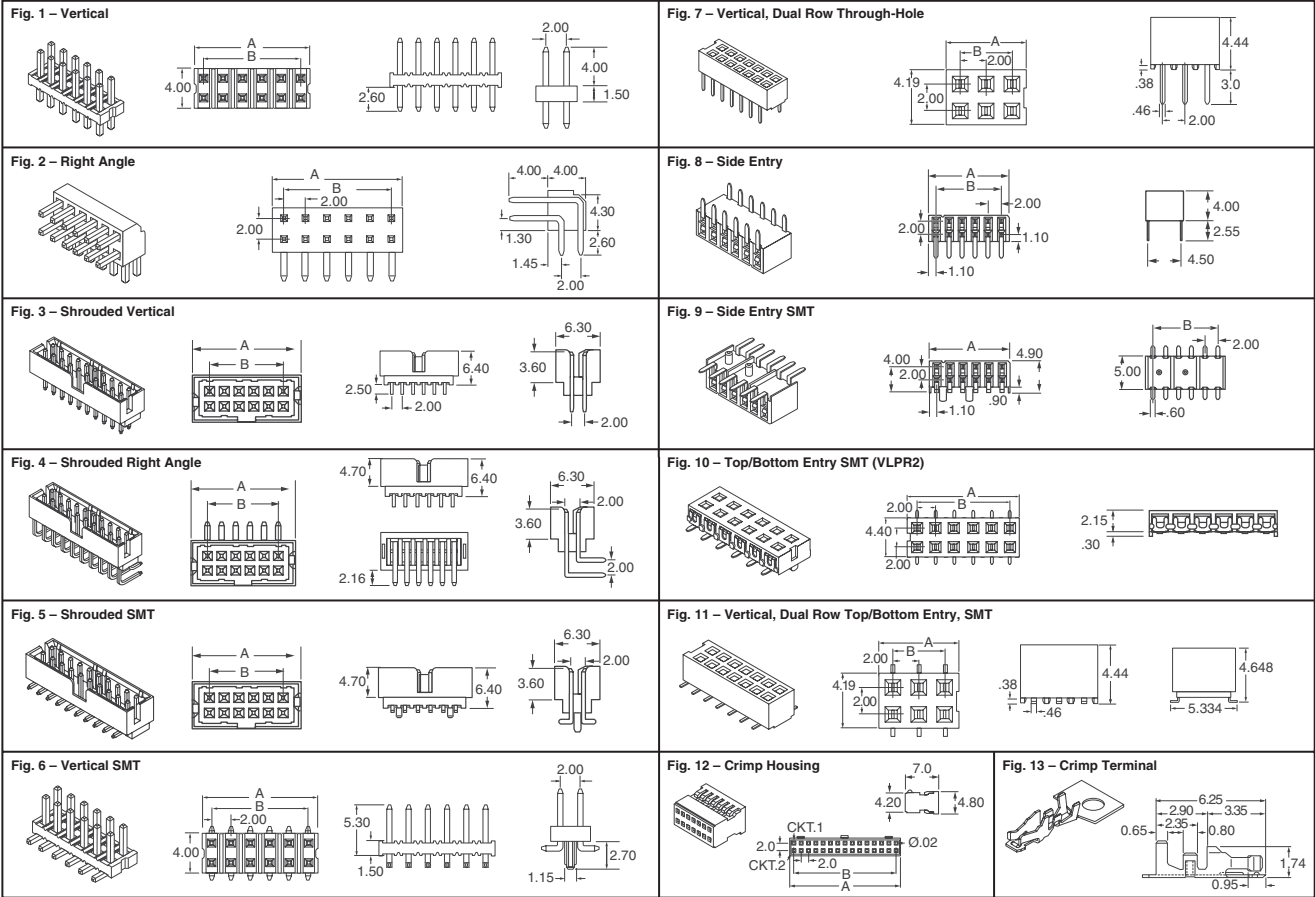

molex 2mm Milli-Grid™ Connectors

Black LCP, UL 94V-0, Side Entry and Side Entry SMT: Black nylon, UL 94V-0) • Contact: Phosphor Bronze • Plating: 15µ" Select Gold • Temperature: -55°C - 105°C

CRIMP TERMINAL: Electrical: • Voltage: 125V • Current: 26AWG: 1.5A, 28AWG: 1.0A, and 30AWG: 0.5A • Contact Resistance: 40mΩ maximum **Physical:** • Contact: Phosphor Bronze • Plating: 15µ" Select Gold • Temperature: -40°C - 105°C • Wire Range: 24-30AWG • Insulation Range: 1.40mm diameter maximum

CRIMP HOUSING: Physical: • Housing: Black glass-filled polyester, UL 94V-0 • Temperature: -55°C - 105°C

A

Fig.	Cir- cuits	Dim. (mm) A B	Digi-Key Part No.	1	Pricing 10	100	Molex Part No.
Vertical Headers							
1	4	3.90 2.00	WM18833-ND	5.70	50.59	337.10	87758-0416
	6	5.90 4.00	WM18834-ND	7.74	67.93	452.99	87758-0616
	8	7.90 6.00	WM18835-ND	8.93	78.64	524.15	87758-0816
	10	9.90 8.00	WM18836-ND	10.03	88.17	587.91	87758-1016
	12	11.90 10.00	WM18837-ND	11.99	106.10	707.62	87758-1216
	14	13.90 12.00	WM18838-ND	12.50	110.10	733.72	87758-1416
	16	15.90 14.00	WM18839-ND	13.35	117.92	786.26	87758-1616-C
	18	17.90 16.00	WM18840-ND	15.05	133.06	887.18	87758-1816
	20	19.90 18.00	WM18841-ND	17.85	157.80	1052.12	87758-2016
	22	21.90 20.00	WM18842-ND	19.64	173.53	1156.95	87758-2216
	24	23.90 22.00	WM18843-ND	20.23	178.54	1190.54	87758-2416
	26	25.90 24.00	WM18844-ND	23.21	204.47	1362.87	87758-2616
28	27.90 26.00	WM18845-ND	24.91	220.12	1467.70	87758-2816	
30	29.90 28.00	WM18846-ND	25.42	224.62	1497.46	87758-3016	
32	31.90 30.00	WM18847-ND	26.10	230.23	1535.04	87758-3216	
34	33.90 32.00	WM18848-ND	26.53	234.15	1561.22	87758-3416	
36	35.90 34.00	WM18849-ND	28.06	247.66	1651.34	87758-3616	
38	37.90 36.00	WM18850-ND	—	—	1316.62	87758-3816	
40	39.90 38.00	WM18851-ND	31.20	275.21	1834.56	87758-4016	
42	41.90 40.00	WM18852-ND	32.82	289.24	1928.08	87758-4216	
44	43.90 42.00	WM18853-ND	34.26	302.67	2017.95	87758-4416	
46	45.90 44.00	WM18854-ND	35.88	316.70	2111.47	87758-4616	
48	47.90 46.00	WM18855-ND	37.41	330.22	2201.42	87758-4816	
50	49.90 48.00	WM18856-ND	35.03	308.88	2059.01	87758-5016	
Right Angle Headers							
2	4	4.00 2.00	WM18612-ND	6.46	57.05	380.04	87760-0416
	6	6.00 4.00	WM18613-ND	6.29	55.77	371.96	87760-0616
	8	8.00 6.00	WM18614-ND	8.76	77.62	517.60	87760-0816
	10	10.00 8.00	WM18615-ND	12.41	109.17	727.77	87760-1016
	12	12.00 10.00	WM18616-ND	13.35	117.75	784.73	87760-1216
	14	14.00 12.00	WM18617-ND	14.11	124.38	829.20	87760-1416
	16	16.00 14.00	WM18618-ND	14.88	131.02	873.58	87760-1616
	18	18.00 16.00	WM18619-ND	16.66	147.42	982.66	87760-1816
	20	20.00 18.00	WM18620-ND	18.53	163.75	1091.91	87760-2016
	22	22.00 20.00	WM18621-ND	18.79	165.70	1104.83	87760-2216