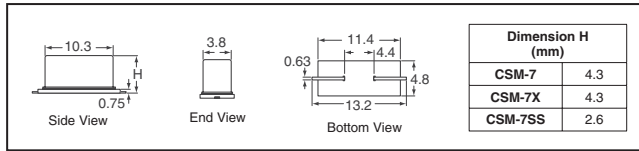

CSM-7 Series, SMD, Low Profile

Frequency (MHz)	Load Cap.	Digi-Key Part No.	Cut Tape Price Each			T & R† Pricing 1,000	ECS Part No.
			1	10	100		
<b>CSM-7X-EN Industrial Temperature Range, -40° - 85°C — RoHS Compliant</b>							
3.579545	18pF	XC1677CT-ND	.46	.42	.34	276.28	ECS-35-18-5PXEN-TR
3.6864	18pF	XC1678CT-ND	.46	.42	.34	276.28	ECS-36-18-5PXEN-TR
4.000	18pF	XC1679CT-ND	.46	.42	.34	276.28	ECS-40-18-5PXEN-TR
4.096	18pF	XC1680CT-ND	.46	.42	.34	276.28	ECS-41-18-5PXEN-TR
4.194304	18pF	XC1681CT-ND	.46	.42	.34	276.28	ECS-42-18-5PXEN-TR
4.9152	18pF	XC1682CT-ND	.46	.42	.34	276.28	ECS-49-18-5PXEN-TR
5.000	18pF	XC1683CT-ND	.46	.42	.34	276.28	ECS-50-18-5PXEN-TR
5.0688	18pF	XC1684CT-ND	.46	.42	.34	276.28	ECS-51-18-5PXEN-TR
6.000	18pF	XC1685CT-ND	.46	.42	.34	276.28	ECS-60-18-5PXEN-TR
6.144	18pF	XC1686CT-ND	.46	.42	.34	276.28	ECS-61-18-5PXEN-TR
7.3728	18pF	XC1687CT-ND	.46	.42	.34	276.28	ECS-73-18-5PXEN-TR
7.680	18pF	XC1688CT-ND	.46	.42	.34	276.28	ECS-76.8-18-5PXEN-TR
9.8304	18pF	XC1689CT-ND	.46	.42	.34	276.28	ECS-98.3-18-5PXEN-TR
11.000	18pF	XC1690CT-ND	.46	.42	.34	276.28	ECS-110-18-5PXEN-TR
11.0592	18pF	XC1691CT-ND	.46	.42	.34	276.28	ECS-110.5-18-5PXEN-TR
12.288	18pF	XC1692CT-ND	.46	.42	.34	276.28	ECS-122.8-18-5PXEN-TR
13.5168	18pF	XC1706CT-ND	.46	.42	.34	276.28	ECS-135-18-5PXEN-TR
14.31818	18pF	XC1693CT-ND	.46	.42	.34	276.28	ECS-143-18-5PXEN-TR
14.7456	18pF	XC1694CT-ND	.46	.42	.34	276.28	ECS-147.4-18-5PXEN-TR
16.000	18pF	XC1695CT-ND	.46	.42	.34	276.28	ECS-160-18-5PXEN-TR
16.000312	18pF	XC1696CT-ND	.46	.42	.34	276.28	ECS-160.003-18-5PXEN-TR
16.257	18pF	XC1697CT-ND	.46	.42	.34	276.28	ECS-162.57-18-5PXEN-TR
16.384	18pF	XC1698CT-ND	.46	.42	.34	276.28	ECS-163-18-5PXEN-TR
19.6608	18pF	XC1699CT-ND	.46	.42	.34	276.28	ECS-196.6-18-5PXEN-TR
20.000	18pF	XC1700CT-ND	.46	.42	.34	276.28	ECS-200-18-5PXEN-TR
22.1184	18pF	XC1701CT-ND	.46	.42	.34	276.28	ECS-221-18-5PXEN-TR
24.000	18pF	XC1702CT-ND	.46	.42	.34	276.28	ECS-240-18-5PXEN-TR
24.576	18pF	XC1703CT-ND	.46	.42	.34	276.28	ECS-245.7-18-5PXEN-TR
25.175	18pF	XC1704CT-ND	.46	.42	.34	276.28	ECS-251.75-18-5PX-EN-TR
28.63636	18pF	XC1705CT-ND	.46	.42	.34	276.28	ECS-286.3-18-5PX-F-EN-TR
<b>CSM-7-DN Industrial Temperature Range, -40°C - 85°C — RoHS Compliant</b>							
3.579545	17pF	XC730CT-ND	.84	.71	.57	421.62	ECS-35-17-5PDN-TR
3.686400	20pF	XC731CT-ND	.84	.71	.57	421.62	ECS-36-20-5PDN-TR
4.000000	20pF	XC732CT-ND	.84	.71	.57	421.62	ECS-40-20-5PDN-TR
6.000000	32pF	XC733CT-ND	.84	.71	.57	421.62	ECS-60-32-5PDN-TR
7.372800	20pF	XC734CT-ND	.84	.71	.57	421.62	ECS-73-20-5PDN-TR
8.000000	18pF	XC735CT-ND	.84	.71	.57	421.62	ECS-80-18-5PDN-TR
12.000000	20pF	XC736CT-ND	.84	.71	.57	421.62	ECS-120-20-5PDN-TR
14.318180	20pF	XC737CT-ND	.84	.71	.57	421.62	ECS-143-20-5PDN-TR
16.000000	20pF	XC738CT-ND	.84	.71	.57	421.62	ECS-160-20-5PDN-TR
18.432000	20pF	XC739CT-ND	.84	.71	.57	421.62	ECS-184-20-5PDN-TR
19.660800	20pF	XC740CT-ND	.84	.71	.57	421.62	ECS-196-20-5PDN-TR
20.000000	20pF	XC741CT-ND	.84	.71	.57	421.62	ECS-200-20-5PDN-TR
24.000000	20pF	XC742CT-ND	.84	.71	.57	421.62	ECS-240-20-5PDN-TR
<b>CSM-7X-DN Industrial Temperature Range, -40°C - 85°C — RoHS Compliant</b>							
3.579545	17pF	XC1292CT-ND	.84	.71	.57	422.02	ECS-35-17-5PXDN-TR
3.686400	20pF	XC1293CT-ND	.84	.71	.57	422.02	ECS-36-20-5PXDN-TR
4.000000	20pF	XC1294CT-ND	.84	.71	.57	422.02	ECS-40-20-5PXDN-TR
6.000000	32pF	XC1295CT-ND	.84	.71	.57	422.02	ECS-60-32-5PXDN-TR
7.372800	20pF	XC1296CT-ND	.84	.71	.57	422.02	ECS-73-20-5PXDN-TR
8.000000	18pF	XC1297CT-ND	.84	.71	.57	422.02	ECS-80-18-5PXDN-TR
12.000000	20pF	XC1298CT-ND	.84	.71	.57	422.02	ECS-120-20-5PXDN-TR
16.000000	20pF	XC1299CT-ND	.84	.71	.57	422.02	ECS-160-20-5PXDN-TR
18.432000	20pF	XC1300CT-ND	.84	.71	.57	422.02	ECS-184-20-5PXDN-TR
19.660800	20pF	XC1301CT-ND	.84	.71	.57	422.02	ECS-196-20-5PXDN-TR
20.000000	20pF	XC1302CT-ND	.84	.71	.57	422.02	ECS-200-20-5PXDN-TR
24.000000	20pF	XC1303CT-ND	.84	.71	.57	422.02	ECS-240-20-5PXDN-TR
<b>CSM-7X-DU Automotive Temperature, -55°C - 125°C — RoHS Compliant</b>							
3.579545	18pF	XC1522CT-ND	.94	.85	.71	468.47	ECS-35-18-5PXDU-TR
3.686400	20pF	XC1523CT-ND	.94	.85	.71	468.47	ECS-36-20-5PXDU-TR
4.000000	20pF	XC1524CT-ND	.94	.85	.71	468.47	ECS-40-20-5PXDU-TR
6.000000	20pF	XC1525CT-ND	.94	.85	.71	468.47	ECS-60-20-5PXDU-TR
8.000000	20pF	XC1526CT-ND	.94	.85	.71	468.47	ECS-80-20-5PXDU-TR
9.830400	20pF	XC1527CT-ND	.94	.85	.71	468.47	ECS-98.3-20-5PXDU-TR
10.000000	20pF	XC1528CT-ND	.94	.85	.71	468.47	ECS-100-20-5PXDU-TR
11.059200	20pF	XC1529CT-ND	.94	.85	.71	468.47	ECS-110.5-20-5PXDU-TR
12.000000	18pF	XC1530CT-ND	.94	.85	.71	468.47	ECS-120-18-5PXDU-TR
12.000000	32pF	XC1531CT-ND	.94	.85	.71	468.47	ECS-120-32-5PXDU-TR
12.288000	20pF	XC1532CT-ND	.94	.85	.71	468.47	ECS-122.8-20-5PXDU-TR
14.318180	20pF	XC1533CT-ND	.94	.85	.71	468.47	ECS-143-20-5PXDU-TR
14.745600	20pF	XC1534CT-ND	.94	.85	.71	468.47	ECS-147.4-20-5PXDU-TR
16.000000	20pF	XC1535CT-ND	.94	.85	.71	468.47	ECS-160-20-5PXDU-TR
18.432000	20pF	XC1536CT-ND	.94	.85	.71	468.47	ECS-184-20-5PXDU-TR
20.000000	20pF	XC1537CT-ND	.94	.85	.71	468.47	ECS-200-20-5PXDU-TR
24.000000	20pF	XC1538CT-ND	.94	.85	.71	468.47	ECS-240-20-5PXDU-TR
24.576000	20pF	XC1539CT-ND	.94	.85	.71	468.47	ECS-245.7-20-5PXDU-TR
25.000000	20pF	XC1540CT-ND	.94	.85	.71	468.47	ECS-250-20-5PXDU-F-TR
27.000000	20pF	XC1541CT-ND	.94	.85	.71	468.47	ECS-270-20-5PXDU-F-TR
<b>CSM-7, -10°C - 70°C</b>							
3.579545	Series	XC663CT-ND	.58	.49	.39	324.32	ECS-35-S-5P-TR
3.579545	17pF	XC560CT-ND	.58	.49	.39	324.32	ECS-35-17-5P-TR