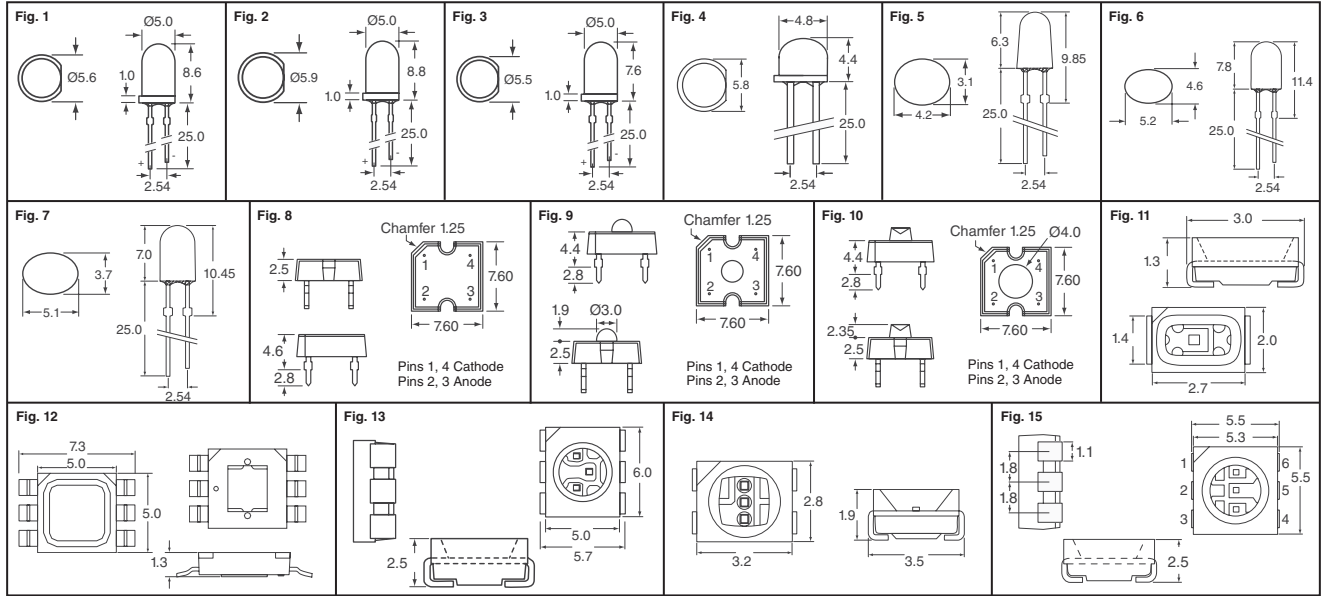

LEDs

| Fig. | Description | Emitted Color | Lens | Peak Wavelength (nm) | VF Typical (V) | IF Max. (mA) | IV @20mA (mcd) | Viewing Angle | Digi-Key Part No. | Pricing | | | Tape and Reel | | Cree Part No. | |
|-------------|-------------|----------------|-----------------|----------------------|----------------|--------------|----------------|-----------------------|-------------------------------|-----------------------|--------|--------|---------------|--------------------|--------------------------|--------------------|
| | | | | | | | | | | 1 | 50 | 100 | Qty. | Pricing | | |
| 1 | 5mm Round | Amber | Water Clear | 591 | 2.1 | 50 | 5,000 | 23° | C503B-ABN-CW020251-ND | 22 | 9.67 | 17.47 | — | — | C503B-ABN-CW020251 | |
| | 5mm Round | Red | Water Clear | 624 | 2.1 | 50 | 5,000 | 23° | C503B-RBN-CW020A1-ND | 22 | 9.67 | 17.47 | — | — | C503B-RBN-CW020A1 | |
| | 5mm Round | Amber | Water Clear | 591 | 2.1 | 50 | 5,000 | 23° | C503B-ABN-CX0Y0341-ND | 25 | 10.74 | 19.41 | — | — | C503B-ABN-CX0Y0341 | |
| | 5mm Round | Red | Water Clear | 624 | 2.1 | 50 | 5,000 | 23° | C503B-RBN-CX0Y0A1-ND | 24 | 10.20 | 18.45 | — | — | C503B-RBN-CX0Y0A1 | |
| | 5mm Round | Red | Water Clear | 624 | 2.1 | 50 | 5,000 | 23° | C503B-RBN-CX0Y0A1-ND | 25 | 10.74 | 19.41 | — | — | C503B-RBN-CX0Y0A1 | |
| | 5mm Round | White | Water Clear | — | 3.2 | 25 | 18,000 | 15° | C503B-WAN-CABB231-ND | 41 | 17.40 | 31.45 | — | — | C503B-WAN-CABB231 | |
| | 5mm Round | White | Water Clear | — | 3.2 | 25 | 18,000 | 15° | C503B-WAN-CBABB231-ND | 45 | 19.34 | 34.95 | — | — | C503B-WAN-CBABB231 | |
| | 5mm Round | White | Water Clear | — | 3.2 | 25 | 18,000 | 15° | C503B-WAN-CCACB151-ND | 48 | 20.62 | 37.27 | — | — | C503B-WAN-CCACB151 | |
| | 5mm Round | White | Water Clear | — | 3.2 | 25 | 18,000 | 15° | C503B-WAN-CCACB231-ND | 55 | 23.84 | 43.10 | — | — | C503B-WAN-CCACB231 | |
| | 5mm Round | Blue | Water Clear | 470 | 3.2 | 25 | 11,000 | 15° | C503B-BAS-CY0C0461-ND | 45 | 19.33 | 34.94 | — | — | C503B-BAS-CY0C0461 | |
| | 5mm Round | Blue | Water Clear | 470 | 3.2 | 25 | 11,000 | 15° | C503B-BAN-CY0C0461-ND | 45 | 19.33 | 34.94 | — | — | C503B-BAN-CY0C0461 | |
| | 5mm Round | Blue | Water Clear | 470 | 3.2 | 25 | 4,100 | 30° | C503B-BCS-CV020461-ND | 45 | 19.33 | 34.94 | — | — | C503B-BCS-CV020461 | |
| | 5mm Round | Green | Water Clear | 527 | 3.2 | 25 | 34,000 | 15° | C503B-BCN-CV020461-ND | 45 | 19.33 | 34.94 | — | — | C503B-BCN-CV020461 | |
| | 5mm Round | Green | Water Clear | 527 | 3.2 | 25 | 34,000 | 15° | C503B-GAS-CB0F0791-ND | 45 | 19.33 | 34.94 | — | — | C503B-GAS-CB0F0791 | |
| | 2 | 5mm Round | Green | Water Clear | 527 | 3.2 | 25 | 12,500 | 30° | C503B-GAN-CB0F0791-ND | 49 | 21.26 | 38.44 | — | — | C503B-GAN-CB0F0791 |
| 5mm Round | | Green | Water Clear | 527 | 3.2 | 25 | 12,500 | 30° | C503B-GCS-CY0C0791-ND | 49 | 21.26 | 38.44 | — | — | C503B-GCS-CY0C0791 | |
| 5mm Round | | White | Water Clear | — | 3.2 | 25 | 24,000 | 15° | C503B-GCN-CY0C0791-ND | 49 | 21.26 | 38.44 | — | — | C503B-GCN-CY0C0791 | |
| 5mm Round | | White | Water Clear | — | 3.2 | 25 | 24,000 | 15° | C503C-WAS-CBADA151-ND | 45 | 19.33 | 34.94 | — | — | C503C-WAS-CBADA151 | |
| 5mm Round | | Red | Water Clear | 624 | 2.1 | 50 | 12,000 | 15° | C503C-WAN-CBADA151-ND | 45 | 19.33 | 34.94 | — | — | C503C-WAN-CBADA151 | |
| 5mm Round | | Red | Water Clear | 624 | 2.1 | 50 | 12,000 | 15° | C503B-RAS-CY0B0A1-ND | 22 | 9.67 | 17.47 | — | — | C503B-RAS-CY0B0A1 | |
| 5mm Round | | Red | Water Clear | 624 | 2.1 | 50 | 5,100 | 30° | C503B-RAN-CY0B0A1-ND | 22 | 9.67 | 17.47 | — | — | C503B-RAN-CY0B0A1 | |
| 5mm Round | | Red | Water Clear | 624 | 2.1 | 50 | 5,100 | 30° | C503B-RCS-CW020A1-ND | 22 | 9.67 | 17.47 | — | — | C503B-RCS-CW020A1 | |
| 5mm Round | | Red | Water Clear | 624 | 2.1 | 50 | 5,100 | 30° | C503B-RCN-CW020A1-ND | 22 | 9.67 | 17.47 | — | — | C503B-RCN-CW020A1 | |
| 5mm Round | | Amber | Water Clear | 591 | 2.1 | 50 | 16,000 | 15° | C503B-AAS-CY0B0251-ND | 22 | 9.67 | 17.47 | — | — | C503B-AAS-CY0B0251 | |
| 5mm Round | | Amber | Water Clear | 591 | 2.1 | 50 | 16,000 | 15° | C503B-AAN-CY0B0251-ND | 22 | 9.67 | 17.47 | — | — | C503B-AAN-CY0B0251 | |
| 5mm Round | | Amber | Water Clear | 591 | 2.1 | 50 | 4,800 | 30° | C503B-ACS-CW0Y0251-ND | 22 | 9.67 | 17.47 | — | — | C503B-ACS-CW0Y0251 | |
| 5mm Round | | Amber | Water Clear | 591 | 2.1 | 50 | 4,800 | 30° | C503B-ACN-CW0Y0251-ND | 22 | 9.67 | 17.47 | — | — | C503B-ACN-CW0Y0251 | |
| 3 | | 5mm Round | White | Water Clear | — | 3.2 | 25 | 4,000 | 55° | C513A-WSN-CV0Y0151-ND | 45 | 19.33 | 34.94 | — | — | C513A-WSN-CV0Y0151 |
| | | 5mm Round | White | Water Clear | — | 3.2 | 25 | 1,400 | 110° | C535A-WJN-CS0V0231-ND | 36 | 15.46 | 27.96 | — | — | C535A-WJN-CS0V0231 |
| | 5mm Round | White | Water Clear | — | 3.2 | 25 | 1,400 | 110° | C535A-WJN-CS0V0231-ND | 40 | 17.40 | 31.45 | — | — | C535A-WJN-CS0V0231 | |
| 4 | 5mm Round | White | Water Clear | — | 3.2 | 25 | 1,400 | 110° | C535A-WJN-CU0V0231-ND | 48 | 20.62 | 37.27 | — | — | C535A-WJN-CU0V0231 | |
| | 5mm Round | White | Water Clear | — | 3.2 | 25 | 1,400 | 110° | C535A-WJN-CU0V0231-ND | 40 | 17.40 | 31.45 | — | — | C535A-WJN-CU0V0231 | |
| | 5mm Round | White | Water Clear | — | 3.2 | 25 | 1,400 | 110° | C535A-WJN-CU0V0231-ND | 48 | 20.62 | 37.27 | — | — | C535A-WJN-CU0V0231 | |
| 5 | 4mm Oval | Blue | Tinted | 470 | 3.4 | 35 | 1,000 | 55x25 | C45MF-BJS-CR0U0452CT-ND | 41 | 19.03 | 36.48 | 3,000 | 222.06/M | C45MF-BJS-CR0U0452 | |
| | 4mm Oval | Green | Tinted | 527 | 3.4 | 35 | 4,000 | 55x25 | C45MF-GJS-CV0Y0792CT-ND | 41 | 19.03 | 36.48 | 3,000 | 222.06/M | C45MF-GJS-CV0Y0792 | |
| | 4mm Oval | Red | Tinted | 621 | 2.1 | 50 | 1,900 | 55x25 | C45MF-RJS-CT0W0B82CT-ND | 26 | 11.90 | 22.80 | 3,000 | 138.79/M | C45MF-RJS-CT0W0B82 | |
| 6 | 5mm Oval | Amber | Tinted | 591 | 2.1 | 50 | 2,500 | 70x35 | C566C-AFS-CU0W0252CT-ND | 26 | 11.90 | 22.80 | 2,500 | 138.79/M | C566C-AFS-CU0W0252 | |
| | 5mm Oval | Blue | Tinted | 470 | 3.4 | 35 | 1,500 | 70x35 | C566C-BFS-CS0W0451-ND | 48 | 20.62 | 37.27 | — | — | C566C-BFS-CS0W0451 | |
| | 5mm Oval | Green | Tinted | 527 | 3.4 | 35 | 5,200 | 70x35 | C566C-GFS-CV0Z0792CT-ND | 41 | 19.03 | 36.48 | 2,500 | 222.06/M | C566C-GFS-CV0Z0792 | |
| | 5mm Oval | Red | Tinted | 621 | 2.1 | 50 | 2,200 | 70x35 | C566C-RFS-CT0W0B82CT-ND | 26 | 11.90 | 22.80 | 2,500 | 138.79/M | C566C-RFS-CT0W0B82 | |
| | 5mm Oval | Red | Tinted | 621 | 2.1 | 50 | 2,200 | 70x35 | C566C-RFS-CT0W0B82CT-ND | 26 | 11.90 | 22.80 | 2,500 | 138.79/M | C566C-RFS-CT0W0B82 | |
| 7 | 5mm Oval | Blue | Tinted | 470 | 3.4 | 35 | 1,100 | 50x20 | C55MF-BJS-CR14042CT-ND | 38 | 15.54 | 26.17 | — | — | C55MF-BJS-CR14042 | |
| | 5mm Oval | Blue | Tinted | 470 | 3.4 | 35 | 1,100 | 40x100 | C55MF-BJS-CR24042CT-ND | 44 | 20.02 | 38.38 | 2,500 | 233.62/M | C55MF-BJS-CR24042 | |
| | 5mm Oval | Green | Tinted | 527 | 3.4 | 35 | 4,400 | 50x20 | C55MF-GJS-CV0Y0792CT-ND | 41 | 19.03 | 36.48 | 2,500 | 222.06/M | C55MF-GJS-CV0Y0792 | |
| | 5mm Oval | Red | Tinted | 621 | 2.1 | 50 | 2,200 | 50x20 | C55MF-RJS-CT0W0B82CT-ND | 26 | 11.90 | 22.80 | 2,500 | 138.79/M | C55MF-RJS-CT0W0B82 | |
| | 5mm Oval | Red | Tinted | 621 | 2.1 | 50 | 2,200 | 50x20 | C55MF-RJS-CT0W0B82CT-ND | 26 | 11.90 | 22.80 | 2,500 | 138.79/M | C55MF-RJS-CT0W0B82 | |
| 8 | 7.6 x 7.6mm | White | Water Clear | — | 3.6 | 30 | 400 | 130° | LP368PWN1-DOG-ND | 54 | 23.20 | 41.93 | — | — | LP368PWN1-DOG | |
| | 7.6 x 7.6mm | Blue | Water Clear | 470 | 3.6 | 30 | 2,475 | 70° | CP41B-BFS-CG0H0454-ND | 55 | 23.84 | 43.90 | — | — | CP41B-BFS-CG0H0454 | |
| | 7.6 x 7.6mm | Green | Water Clear | 527 | 3.6 | 30 | 6,565 | 70° | CP41B-GFS-CL0N0674-ND | 56 | 24.27 | 43.87 | — | — | CP41B-GFS-CL0N0674 | |
| | 7.6 x 7.6mm | Green | Water Clear | 527 | 3.6 | 30 | 6,565 | 70° | CP41B-GFS-CL0N0694-ND | 54 | 23.20 | 41.93 | — | — | CP41B-GFS-CL0N0694 | |
| | 7.6 x 7.6mm | Green | Water Clear | 527 | 3.6 | 30 | 6,565 | 70° | CP41B-GFS-CL0N0784-ND | 56 | 24.27 | 43.87 | — | — | CP41B-GFS-CL0N0784 | |
| | 7.6 x 7.6mm | Green | Water Clear | 527 | 3.6 | 30 | 6,565 | 70° | CP41B-GFS-CM0N0674-ND | 61 | 26.42 | 47.76 | — | — | CP41B-GFS-CM0N0674 | |
| | 7.6 x 7.6mm | Green | Water Clear | 527 | 3.6 | 30 | 6,565 | 70° | CP41B-GFS-CM0N0784-ND | 61 | 26.42 | 47.76 | — | — | CP41B-GFS-CM0N0784 | |
| 7.6 x 7.6mm | White | Water Clear | — | 3.6 | 30 | 5,200 | 60° | CP41B-WFS-CX0P0154-ND | 50 | 21.91 | 39.60 | — | — | CP41B-WFS-CX0P0154 | | |
| 9 | 7.6 x 7.6mm | White | Water Clear | — | 3.6 | 30 | 3,000 | 90° | CP41B-WGS-CX0P0154-ND | 50 | 21.91 | 39.60 | — | — | CP41B-WGS-CX0P0154 | |
| | 7.6 x 7.6mm | Blue | Water Clear | 470 | 3.6 | 30 | 800 | 120° | LP379PBL1-COG-03-ND | 39 | 16.75 | 30.28 | — | — | LP379PBL1-COG-03 | |
| | 7.6 x 7.6mm | Green | Water Clear | 527 | 3.6 | 30 | 2,000 | 120° | CP42S-GKS-ND | 45 | 19.34 | 34.95 | — | — | CP42S-GKS | |
| | 7.6 x 7.6mm | Red | Water Clear | 624 | 2.5 | 70 | 6,000 | 120° | CP42B-RKS-CL0P0A44-ND | 30 | 12.89 | 23.30 | — | — | CP42B-RKS-CL0P0A44 | |
| | 7.6 x 7.6mm | Amber | Water Clear | 591 | 2.5 | 70 | 7,000 | 120° | CP42B-AKS-CM0O0264-ND | 28 | 12.24 | 22.13 | — | — | CP42B-AKS-CM0O0264 | |
| | 7.6 x 7.6mm | Blue | Water Clear | 470 | 3.6 | 30 | 800 | 120° | LP379PBL1-COG-03-ND | 39 | 16.75 | 30.28 | — | — | LP379PBL1-COG-03 | |
| | 7.6 x 7.6mm | Green | Water Clear | 527 | 3.6 | 30 | 2,000 | 120° | CP42S-GKS-ND | 45 | 19.34 | 34.95 | — | — | CP42S-GKS | |
| 10 | 2.7 x 2.0mm | Warm White | Yellow Diffused | 3200K | 3.2 | 25 | 1,120 | 120° | CLM3C-MKW-CWAXB233CT-ND | 40 | 18.44 | 35.34 | 2,500 | 215.12/M | CLM3C-MKW-CWAXB233 | |
| | 2.7 x 2.0mm | Cool White | Yellow Diffused | 5500K | 3.2 | 25 | 1,400 | 120° | CLM3C-MKW-CWBVA453CT-ND | 40 | 18.44 | 35.34 | 2,500 | 215.12/M | CLM3C-MKW-CWBVA453 | |
| | 5 x 5mm | Warm White | Yellow Diffused | 3200K | 3.8 | 350 | 65lm@300mA | 115° | CLN6A-MKW-CJ0K0233CT-ND | 2.55 | 117.77 | 225.72 | 1,100 | 1668.40/M | CLN6A-MKW-CJ0K0233 | |
| 11 | 5 x 5mm | Cool White | Yellow Diffused | 5500K | 3.8 | 350 | 80lm@300mA | 115° | CLN6A-MKW-CJ0K0233CT-ND | 2.55 | 117.77 | 225.72 | 1,100 | 1668.40/M | CLN6A-MKW-CJ0K0233 | |
| | 6.0 x 5.0mm | Cool White | Yellow Diffused | 6800K | 3.8 | 350 | 11,000 | 120° | CLP6B-WKW-CDOE0453CT-ND | 1.11 | 51.15 | 98.04 | 900 | 844.01 | CLP6B-WKW-CDOE0453 | |
| | 6.0 x 5.0mm | Red/Green/Blue | White Diffused | 630/527/470 | 2.0/3.2/3.2 | 50/50/50 | 700/1,600/400 | 120° | CLP6C-FKB-CM101H1BB7R3R3CT-ND | 1.13 | 52.34 | 100.32 | 900 | 863.64 | CLP6C-FKB-CM101H1BB7R3R3 | |
| 12 | 3.2 x 2.8mm | Red/Green/Blue | White Diffused | 630/527/470 | 2.0/3.2/3.2 | 50/25/25 | 550/850/320 | 120° | CLV1A-FKB-CJ1M1F1BB7R4S3CT-ND | 0.78 | 35.69 | 68.40 | 2,000 | 505.58/M | CLV1A-FKB-CJ1M1F1BB7R4S3 | |
| | 5.5 x 5.5mm | Red/Green/Blue | White Diffused | 621/5530/470 | 2.0/3.2/3.2 | 50/35/35 | 700/1,600/400 | 120° | CLV6A-FKB-CX1P1G1BB7R3R3CT-ND | 0.78 | 35.69 | 68.40 | 900 | 455.02 | CLV6A-FKB-CX1P1G1BB7R3R3 | |