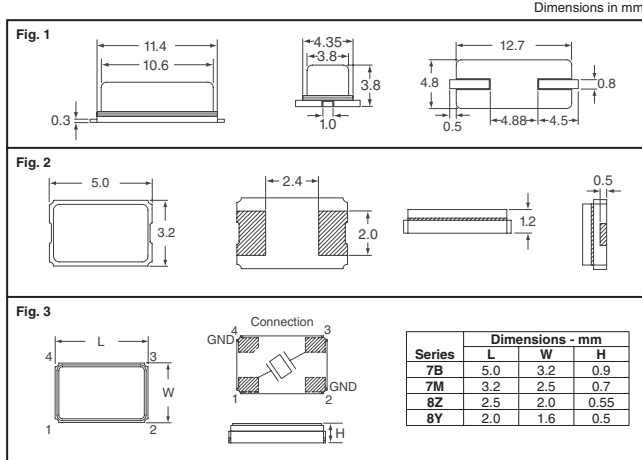

Mode of Operation: 9C Series ≤30.00MHz Fundamental Mode, >30.00MHz Third Overtone
7A, 7B, 7M, 8Z and 8Y Series are all Fundamental Mode

D

Fig.	Freq. (MHz)	Digi-Key Part No.	Cut Tape Price Each Qty.	Tape and Reel Pricing	TXC Part No.
9C-XXXXMAAJ-T Series					
1	3.579545	887-1040-1-ND	.42 .37 .32	1,000 156.96	9C-3.579545MAAJ-T
	3.6864	887-1041-1-ND	.42 .37 .32	1,000 156.96	9C-3.6864MAAJ-T
	4.000	887-1042-1-ND	.42 .37 .32	1,000 156.96	9C-4.000MAAJ-T
	4.096	887-1043-1-ND	.42 .37 .32	1,000 156.96	9C-4.096MAAJ-T
	4.9152	887-1044-1-ND	.42 .37 .32	1,000 156.96	9C-4.9152MAAJ-T
	6.000	887-1045-1-ND	.42 .37 .32	1,000 156.96	9C-6.000MAAJ-T
	7.3728	887-1046-1-ND	.42 .37 .32	1,000 156.96	9C-7.3728MAAJ-T
	7.680	887-1047-1-ND	.42 .37 .32	1,000 156.96	9C-7.680MAAJ-T
	8.000	887-1048-1-ND	.42 .37 .32	1,000 156.96	9C-8.000MAAJ-T
	8.192	887-1417-1-ND	.42 .37 .32	1,000 156.96	9C-8.192MAAJ-T
	8.912	887-1049-1-ND	.42 .37 .32	1,000 156.96	9C-8.912MAAJ-T
	10.000	887-1050-1-ND	.42 .37 .32	1,000 156.96	9C-10.000MAAJ-T
	11.0592	887-1051-1-ND	.42 .37 .32	1,000 156.96	9C-11.0592MAAJ-T
	11.2896	887-1052-1-ND	.42 .37 .32	1,000 156.96	9C-11.2896MAAJ-T
	12.000	887-1053-1-ND	.42 .37 .32	1,000 156.96	9C-12.000MAAJ-T
	12.288	887-1054-1-ND	.42 .37 .32	1,000 156.96	9C-12.288MAAJ-T
	13.560	887-1055-1-ND	.42 .37 .32	1,000 156.96	9C-13.560MAAJ-T
	14.31818	887-1056-1-ND	.42 .37 .32	1,000 156.96	9C-14.31818MAAJ-T
	14.7456	887-1057-1-ND	.42 .37 .32	1,000 156.96	9C-14.7456MAAJ-T
	15.360	887-1058-1-ND	.42 .37 .32	1,000 156.96	9C-15.360MAAJ-T
	16.000	887-1059-1-ND	.42 .37 .32	1,000 156.96	9C-16.000MAAJ-T
	16.384	887-1060-1-ND	.42 .37 .32	1,000 156.96	9C-16.384MAAJ-T
	18.432	887-1061-1-ND	.42 .37 .32	1,000 156.96	9C-18.432MAAJ-T
	19.200	887-1062-1-ND	.42 .37 .32	1,000 156.96	9C-19.200MAAJ-T
	20.000	887-1063-1-ND	.42 .37 .32	1,000 156.96	9C-20.000MAAJ-T
	22.000	887-1064-1-ND	.42 .37 .32	1,000 156.96	9C-22.000MAAJ-T
	22.1184	887-1065-1-ND	.42 .37 .32	1,000 156.96	9C-22.1184MAAJ-T
	24.000	887-1066-1-ND	.42 .37 .32	1,000 156.96	9C-24.000MAAJ-T
	24.576	887-1067-1-ND	.42 .37 .32	1,000 156.96	9C-24.576MAAJ-T
	25.000	887-1068-1-ND	.42 .37 .32	1,000 156.96	9C-25.000MAAJ-T
	26.000	887-1069-1-ND	.42 .37 .32	1,000 156.96	9C-26.000MAAJ-T
	27.000	887-1070-1-ND	.42 .37 .32	1,000 156.96	9C-27.000MAAJ-T
	28.63636	887-1071-1-ND	.42 .37 .32	1,000 156.96	9C-28.63636MAAJ-T
	30.000	887-1072-1-ND	.42 .37 .32	1,000 156.96	9C-30.000MAAJ-T
	35.328	887-1073-1-ND	.42 .37 .32	1,000 156.96	9C-35.328MAAJ-T
	36.000	887-1074-1-ND	.42 .37 .32	1,000 156.96	9C-36.000MAAJ-T
	48.000	887-1075-1-ND	.42 .37 .32	1,000 156.96	9C-48.000MAAJ-T
	50.000	887-1076-1-ND	.42 .37 .32	1,000 156.96	9C-50.000MAAJ-T
	54.000	887-1077-1-ND	.54 .47 .42	1,000 201.80	9C-54.000MAAJ-T
	60.000	887-1078-1-ND	.54 .47 .42	1,000 201.80	9C-60.000MAAJ-T
	64.000	887-1079-1-ND	.54 .47 .42	1,000 201.80	9C-64.000MAAJ-T