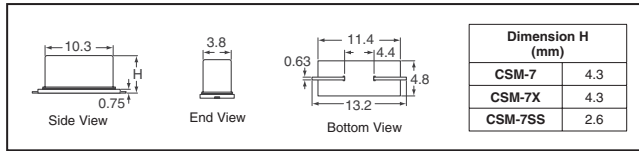

CSM-7 Series, SMD, Low Profile

Frequency (MHz)	Load Cap.	Digi-Key Part No.	Cut Tape Price Each			T & R† Pricing 1,000	ECS Part No.
			1	10	100		
CSM-7X-EN Industrial Temperature Range, -40° - 85°C — RoHS Compliant							
3.579545	18pF	XC1677CT-ND	.46	.42	.34	276.28	ECS-35-18-5PXEN-TR
3.6864	18pF	XC1678CT-ND	.46	.42	.34	276.28	ECS-36-18-5PXEN-TR
4.000	18pF	XC1679CT-ND	.46	.42	.34	276.28	ECS-40-18-5PXEN-TR
4.096	18pF	XC1680CT-ND	.46	.42	.34	276.28	ECS-41-18-5PXEN-TR
4.194304	18pF	XC1681CT-ND	.46	.42	.34	276.28	ECS-42-18-5PXEN-TR
4.9152	18pF	XC1682CT-ND	.46	.42	.34	276.28	ECS-49-18-5PXEN-TR
5.000	18pF	XC1683CT-ND	.46	.42	.34	276.28	ECS-50-18-5PXEN-TR
5.0688	18pF	XC1684CT-ND	.46	.42	.34	276.28	ECS-51-18-5PXEN-TR
6.000	18pF	XC1685CT-ND	.46	.42	.34	276.28	ECS-60-18-5PXEN-TR
6.144	18pF	XC1686CT-ND	.46	.42	.34	276.28	ECS-61-18-5PXEN-TR
7.3728	18pF	XC1687CT-ND	.46	.42	.34	276.28	ECS-73-18-5PXEN-TR
7.680	18pF	XC1688CT-ND	.46	.42	.34	276.28	ECS-76.8-18-5PXEN-TR
9.8304	18pF	XC1689CT-ND	.46	.42	.34	276.28	ECS-98.3-18-5PXEN-TR
11.000	18pF	XC1690CT-ND	.46	.42	.34	276.28	ECS-110-18-5PXEN-TR
11.0592	18pF	XC1691CT-ND	.46	.42	.34	276.28	ECS-110.5-18-5PXEN-TR
12.288	18pF	XC1692CT-ND	.46	.42	.34	276.28	ECS-122.8-18-5PXEN-TR
13.5168	18pF	XC1706CT-ND	.46	.42	.34	276.28	ECS-135-18-5PXEN-TR
14.31818	18pF	XC1693CT-ND	.46	.42	.34	276.28	ECS-143-18-5PXEN-TR
14.7456	18pF	XC1694CT-ND	.46	.42	.34	276.28	ECS-147.4-18-5PXEN-TR
16.000	18pF	XC1695CT-ND	.46	.42	.34	276.28	ECS-160-18-5PXEN-TR
16.000312	18pF	XC1696CT-ND	.46	.42	.34	276.28	ECS-160.003-18-5PXEN-TR
16.257	18pF	XC1697CT-ND	.46	.42	.34	276.28	ECS-162.57-18-5PXEN-TR
16.384	18pF	XC1698CT-ND	.46	.42	.34	276.28	ECS-163-18-5PXEN-TR
19.6608	18pF	XC1699CT-ND	.46	.42	.34	276.28	ECS-196.6-18-5PXEN-TR
20.000	18pF	XC1700CT-ND	.46	.42	.34	276.28	ECS-200-18-5PXEN-TR
22.1184	18pF	XC1701CT-ND	.46	.42	.34	276.28	ECS-221-18-5PXEN-TR
24.000	18pF	XC1702CT-ND	.46	.42	.34	276.28	ECS-240-18-5PXEN-TR
24.576	18pF	XC1703CT-ND	.46	.42	.34	276.28	ECS-245.7-18-5PXEN-TR
25.175	18pF	XC1704CT-ND	.46	.42	.34	276.28	ECS-251.75-18-5PX-EN-TR
28.63636	18pF	XC1705CT-ND	.46	.42	.34	276.28	ECS-286.3-18-5PX-F-EN-TR
CSM-7-DN Industrial Temperature Range, -40°C - 85°C — RoHS Compliant							
3.579545	17pF	XC730CT-ND	.84	.71	.57	421.62	ECS-35-17-5PDN-TR
3.686400	20pF	XC731CT-ND	.84	.71	.57	421.62	ECS-36-20-5PDN-TR
4.000000	20pF	XC732CT-ND	.84	.71	.57	421.62	ECS-40-20-5PDN-TR
6.000000	32pF	XC733CT-ND	.84	.71	.57	421.62	ECS-60-32-5PDN-TR
7.372800	20pF	XC734CT-ND	.84	.71	.57	421.62	ECS-73-20-5PDN-TR
8.000000	18pF	XC735CT-ND	.84	.71	.57	421.62	ECS-80-18-5PDN-TR
12.000000	20pF	XC736CT-ND	.84	.71	.57	421.62	ECS-120-20-5PDN-TR
14.318180	20pF	XC737CT-ND	.84	.71	.57	421.62	ECS-143-20-5PDN-TR
16.000000	20pF	XC738CT-ND	.84	.71	.57	421.62	ECS-160-20-5PDN-TR
18.432000	20pF	XC739CT-ND	.84	.71	.57	421.62	ECS-184-20-5PDN-TR
19.660800	20pF	XC740CT-ND	.84	.71	.57	421.62	ECS-196-20-5PDN-TR
20.000000	20pF	XC741CT-ND	.84	.71	.57	421.62	ECS-200-20-5PDN-TR
24.000000	20pF	XC742CT-ND	.84	.71	.57	421.62	ECS-240-20-5PDN-TR
CSM-7X-DN Industrial Temperature Range, -40°C - 85°C — RoHS Compliant							
3.579545	17pF	XC1292CT-ND	.84	.71	.57	422.02	ECS-35-17-5PXDN-TR
3.686400	20pF	XC1293CT-ND	.84	.71	.57	422.02	ECS-36-20-5PXDN-TR
4.000000	20pF	XC1294CT-ND	.84	.71	.57	422.02	ECS-40-20-5PXDN-TR
6.000000	32pF	XC1295CT-ND	.84	.71	.57	422.02	ECS-60-32-5PXDN-TR
7.372800	20pF	XC1296CT-ND	.84	.71	.57	422.02	ECS-73-20-5PXDN-TR
8.000000	18pF	XC1297CT-ND	.84	.71	.57	422.02	ECS-80-18-5PXDN-TR
12.000000	20pF	XC1298CT-ND	.84	.71	.57	422.02	ECS-120-20-5PXDN-TR
16.000000	20pF	XC1299CT-ND	.84	.71	.57	422.02	ECS-160-20-5PXDN-TR
18.432000	20pF	XC1300CT-ND	.84	.71	.57	422.02	ECS-184-20-5PXDN-TR
19.660800	20pF	XC1301CT-ND	.84	.71	.57	422.02	ECS-196-20-5PXDN-TR
20.000000	20pF	XC1302CT-ND	.84	.71	.57	422.02	ECS-200-20-5PXDN-TR
24.000000	20pF	XC1303CT-ND	.84	.71	.57	422.02	ECS-240-20-5PXDN-TR
CSM-7X-DU Automotive Temperature, -55°C - 125°C — RoHS Compliant							
3.579545	18pF	XC1522CT-ND	.94	.85	.71	468.47	ECS-35-18-5PXDU-TR
3.686400	20pF	XC1523CT-ND	.94	.85	.71	468.47	ECS-36-20-5PXDU-TR
4.000000	20pF	XC1524CT-ND	.94	.85	.71	468.47	ECS-40-20-5PXDU-TR
6.000000	20pF	XC1525CT-ND	.94	.85	.71	468.47	ECS-60-20-5PXDU-TR
8.000000	20pF	XC1526CT-ND	.94	.85	.71	468.47	ECS-80-20-5PXDU-TR
9.830400	20pF	XC1527CT-ND	.94	.85	.71	468.47	ECS-98.3-20-5PXDU-TR
10.000000	20pF	XC1528CT-ND	.94	.85	.71	468.47	ECS-100-20-5PXDU-TR
11.059200	20pF	XC1529CT-ND	.94	.85	.71	468.47	ECS-110.5-20-5PXDU-TR
12.000000	18pF	XC1530CT-ND	.94	.85	.71	468.47	ECS-120-18-5PXDU-TR
12.000000	32pF	XC1531CT-ND	.94	.85	.71	468.47	ECS-120-32-5PXDU-TR
12.288000	20pF	XC1532CT-ND	.94	.85	.71	468.47	ECS-122.8-20-5PXDU-TR
14.318180	20pF	XC1533CT-ND	.94	.85	.71	468.47	ECS-143-20-5PXDU-TR
14.745600	20pF	XC1534CT-ND	.94	.85	.71	468.47	ECS-147.4-20-5PXDU-TR
16.000000	20pF	XC1535CT-ND	.94	.85	.71	468.47	ECS-160-20-5PXDU-TR
18.432000	20pF	XC1536CT-ND	.94	.85	.71	468.47	ECS-184-20-5PXDU-TR
20.000000	20pF	XC1537CT-ND	.94	.85	.71	468.47	ECS-200-20-5PXDU-TR
24.000000	20pF	XC1538CT-ND	.94	.85	.71	468.47	ECS-240-20-5PXDU-TR
24.576000	20pF	XC1539CT-ND	.94	.85	.71	468.47	ECS-245.7-20-5PXDU-TR
25.000000	20pF	XC1540CT-ND	.94	.85	.71	468.47	ECS-250-20-5PXDU-F-TR
27.000000	20pF	XC1541CT-ND	.94	.85	.71	468.47	ECS-270-20-5PXDU-F-TR
CSM-7, -10°C - 70°C							
3.579545	Series	XC663CT-ND	.58	.49	.39	324.32	ECS-35-S-5P-TR
3.579545	17pF	XC560CT-ND	.58	.49	.39	324.32	ECS-35-17-5P-TR