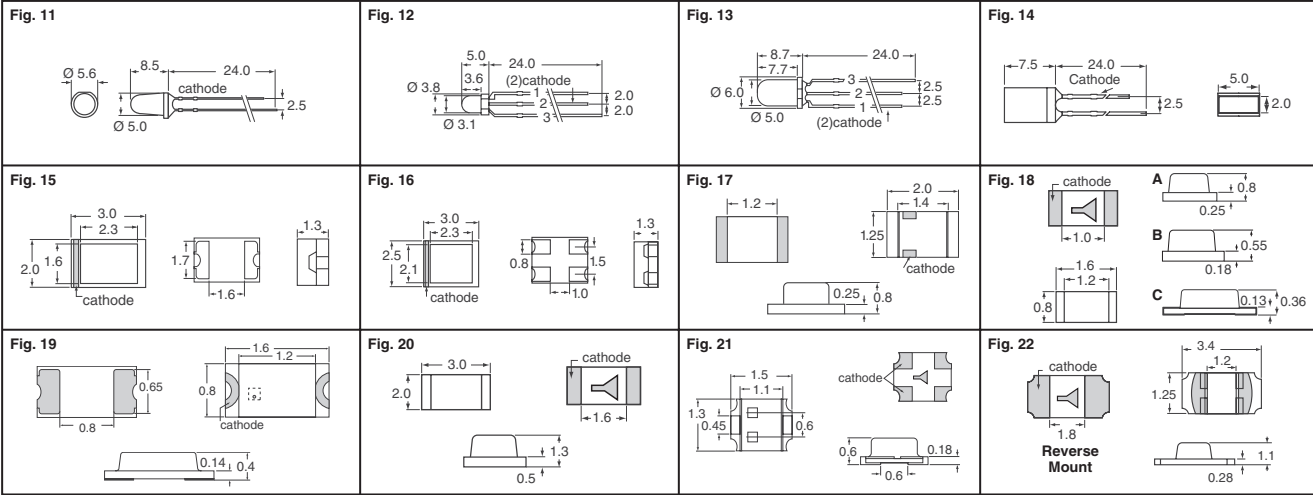

Dimensions in mm

Fig.	Package Type	Emitted Color	Lens	Wavelength (nm)	Forward Voltage (Typ.) (V)	Forward Current (Typ.) (mA)	Luminous Intensity		View Angle	Digi-Key Part No.	Cut Tape Pricing			Tape and Reel†		RoHM Part No.
							mcd	@ IF (mA)			1	25	100	Qty.	Pricing	
10	5mm	Blue	Transparent	468	3.2	30	2,200	20	40°	511-1610-ND‡	1.78	24.05	82.47	—	—	SLA560BD2T3F
	5mm	Green	Water Clear	523	3.5	30	680	20	40°	511-1514-ND‡	2.39	33.23	116.30	—	—	SLA560EC4T3F
	5mm	Red	Water Clear	660	1.75	50	100	20	40°	511-1192-ND‡	.90	13.16	39.65	—	—	SLA-560LT3F
	5mm	Green	Water Clear	563	2.2	25	100	20	40°	511-1193-ND‡	.72	8.81	26.53	—	—	SLA-560MT3F
	5mm	White	Water Clear	—	3.2	25	1,000	20	40°	511-1628-ND‡	1.87	23.82	76.76	—	—	SLA560WBC7T2
	5mm	White	Water Clear	—	3.2	25	1,000	20	40°	511-1642-ND‡	1.81	22.63	76.76	—	—	SLA560WBC7T3
	5mm	White	Water Clear	—	3.2	30	3,300	20	40°	511-1639-1-ND§	4.49	33.04	115.63	2,000	990.87/M	SLA560WBD2PT2
	5mm	White	Water Clear	—	3.2	30	3,300	20	40°	511-1640-ND‡	3.06	41.36	144.76	—	—	SLA560WBD2PT3
	5mm	Red	Water Clear	630	1.9	50	1,000	20	40°	511-1215-ND‡	.89	10.84	32.65	—	—	SLI-560UT3F
	5mm	Orange	Water Clear	611	1.9	50	1,000	20	40°	511-1214-ND‡	.89	10.84	32.65	—	—	SLI-560DT3F
11	5mm	Yellow	Water Clear	591	1.9	50	1,000	20	40°	511-1216-ND‡	.89	10.84	32.65	—	—	SLI-560YT3F
	5mm	Blue	Water Clear	468	3.5	30	1,000	20	16°	511-1515-ND‡	1.96	27.23	95.31	—	—	SLA580BC4T3F
	5mm	Blue	Water Clear	468	3.5	20	2,500	20	12°	511-1370-ND‡	2.52	37.29	127.14	—	—	SLA580BC3T3F
	5mm	Green	Water Clear	523	3.5	30	4,500	20	16°	511-1516-ND‡	2.39	33.23	116.30	—	—	SLA580EC4T3F
	5mm	Green	Water Clear	518	3.8	20	8,000	20	12°	511-1369-ND‡	2.69	39.74	135.50	—	—	SLA580EC3T3F
	5mm	Red	Water Clear	660	1.75	50	470	20	10°	511-1196-ND‡	.90	13.16	39.65	—	—	SLA-580LT3F
	5mm	Green	Water Clear	563	2.2	25	470	20	10°	511-1197-ND‡	.72	8.81	26.53	—	—	SLA-580MT3F
	5mm	Red	Water Clear	630	1.9	50	5,000	20	10°	511-1221-ND‡	.89	10.84	32.65	—	—	SLI-580UT3F
	5mm	Orange	Water Clear	611	1.9	50	5,000	20	10°	511-1220-ND‡	.89	10.84	32.65	—	—	SLI-580DT3F
	5mm	Yellow	Water Clear	591	1.9	50	5,000	20	10°	511-1222-ND‡	.89	10.84	32.65	—	—	SLI-580YT3F
12	3.1mm	Red/Green	Milky White	650/563	2/2.1	20/25	6.3/10	10	60°	511-1334-ND‡	.89	10.83	35.24	—	—	SPR-39MWWF
13	5mm	Red/Green	Milky White	650/563	2/2.1	20/25	6.3/10	10	40°	511-1335-ND‡	.95	11.73	38.15	—	—	SPR-54MWWF
14	2.0 x 5.0mm	Orange	Diffused	610	2.0	20	1.0	10	130°	511-1605-ND‡	.67	8.26	24.87	—	—	SLB-25DU3F
	2.0 x 5.0mm	Green	Diffused	563	2.1	25	1.0	10	130°	511-1606-ND‡	.67	8.26	24.87	—	—	SLB-25MG3F
	2.0 x 5.0mm	Red	Diffused	650	2.0	20	1.0	10	130°	511-1607-ND‡	.67	8.26	24.87	—	—	SLB-25VR3F
15	3.0 x 2.0mm	Blue	Water Clear	428	3.8	20	9	20	110°	511-1328-1-ND	1.22	16.83	55.06	2,500	436.52/M	SML010BATT86
	3.0 x 2.0mm	Red	Water Clear	660	1.75	30	16	20	110°	511-1271-1-ND	.74	9.06	27.29	2,500	197.50/M	SML-010LTT86
	3.0 x 2.0mm	Red	Water Clear	650	2	30	6.3	20	110°	511-1274-1-ND	.71	8.57	25.83	2,500	186.28/M	SML-010VTT86
	3.0 x 2.0mm	Orange	Water Clear	610	2	25	10	20	110°	511-1269-1-ND	.72	8.79	26.47	2,500	191.89/M	SML-010DTT86
	3.0 x 2.0mm	Yellow	Water Clear	585	2.1	25	6.3	20	110°	511-1275-1-ND	.71	8.57	25.83	2,500	186.28/M	SML-010YTT86
	3.0 x 2.0mm	Green	Water Clear	570	2.2	25	25	20	110°	511-1272-1-ND	.71	8.57	25.83	2,500	186.28/M	SML-010MT86
	3.0 x 2.0mm	Green	Water Clear	560	2.2	25	10	20	110°	511-1270-1-ND	.85	10.46	31.49	2,500	227.80/M	SML-010FTT86
	3.0 x 2.0mm	Green	Water Clear	555	2.2	25	6.3	20	110°	511-1273-1-ND	.72	8.81	26.53	2,500	191.89/M	SML-010PTT86
	3.0 x 2.0mm	Blue	Water Clear	468	3.5	20	25	20	110°	511-1507-1-ND	2.50	31.40	112.98	2,500	856.21/M	SML012BC4TT86
	3.0 x 2.0mm	Green	Water Clear	523	3.5	20	90	20	110°	511-1330-1-ND	2.30	33.98	114.46	—	—	SML011EBTT86
	3.0 x 2.0mm	Green	Water Clear	528	3.5	20	90	20	110°	511-1508-1-ND	2.90	36.36	130.86	2,500	991.99/M	SML012EC4TT86
	3.0 x 2.0mm	Red	Water Clear	630	2	30	63	20	110°	511-1276-1-ND	.63	7.74	25.17	2,500	187.40/M	SML-011UTT86
	3.0 x 2.0mm	Red	Water Clear	630	2	30	100	20	110°	511-1278-1-ND	.68	8.39	27.29	2,500	203.12/M	SML-012UTT86
	3.0 x 2.0mm	Orange	Water Clear	611	2	30	100	20	110°	511-1277-1-ND	.64	7.90	25.70	2,500	191.89/M	SML-012DTT86
	3.0 x 2.0mm	Yellow	Water Clear	590	2	30	100	20	110°	511-1279-1-ND	.68	8.39	27.29	2,500	203.12/M	SML-012YTT86
3.0 x 2.0mm	White	White Diffused	—	3.2	20	900	20	120°	511-1603-1-ND	3.11	43.24	151.31	2,500	1210.82/M	SML013WBD1	
16	3.0 x 2.5mm	Red/Green	Water Clear	650/570	2/2.2	30/25	6.3/20	20	110°	511-1281-1-ND	.95	11.73	38.15	2,500	283.91/M	SML-020MVT86
	3.0 x 2.5mm	Red/Green	Water Clear	660/570	1.75/2.2	30/25	16/20	20	110°	511-1280-1-ND	.93	11.40	37.09	2,500	276.06/M	SML-020MLT86
	3.0 x 2.5mm	Yellow/Green	Water Clear	585/570	2.1/2.2	30/25	6.3/20	20	110°	511-1282-1-ND	.89	10.86	35.31	2,500	263.71/M	SML-020MYT86
	3.0 x 2.5mm	Orange/Green	Water Clear	610/555	2/2.2	30/25	10/4	20	110°	511-1283-1-ND	.64	7.90	25.70	2,500	191.89/M	SML-020PDT86
	3.0 x 2.5mm	Blue/Red	Transparent	—	3.2/2.0	30	140/220	20	120°	511-1613-1-ND	2.13	29.56	103.43	2,500	827.04/M	SML022BUTT86R
	0805	Bright Red	Water Clear	660	1.75	30	10	20	140°	511-1286-1-ND	.56	6.87	23.14	3,000	149.25/M	SML-210LTT86
0805	Red	Water Clear	650	2	25	4	20	140°	511-1289-1-ND	.64	6.43	21.64	3,000	140.27/M	SML-210VTT86	
0805	Orange	Water Clear	610	2	25	6.3	20	140°	511-1284-1-ND	.50	6.21	20.88	3,000	134.66/M	SML-210DTT86	
0805	Yellow	Water Clear	585	2.1	25	6.3	20	140°	511-1290-1-ND	.53	6.43	21.64	3,000	140.27/M	SML-210YTT86	
0805	Green	Water Clear	570	2.2	25	16	20	140°	511-1287-1-ND	.59	5.98	20.14	3,000	130.17/M	SML-210MT86	
17	0805	Green	Water Clear	560	2.2	25	4	20	140°	511-1285-1-ND	.53	6.43	21.64	3,000	140.27/M	SML-210FTT86
	0805	Green	Water Clear	555	2.2	25	4	20	140°	511-1288-1-ND	.53	6.43	21.64	3,000	140.27/M	SML-210PTT86
	0805	Red	Water Clear	630	1.8	10	2.5	2	140°	511-1292-1-ND	.82	9.96	30.03	3,000	216.58/M	SML-211UTT86
	0805	Orange	Water Clear	611	1.8	10	2.5	2	140°	511-1291-1-ND	.82	9.96	30.03	3,000	216.58/M	SML-211DTT86
	0805	Yellow	Water Clear	590	1.8	10	1.6	2	140°	511-1293-1-ND	.82	9.96	30.03	3,000	216.58/M	SML-211YTT86
	0805	Orange	Water Clear	611	2.05	30	63	20	140°	511-1294-1-ND	1.00	14.61	44.02	3,000	298.50/M	SML-212DTT86
	0805	Red	Water Clear	639	2.05	30	63	20	140°	511-1295-1-ND	1.00	14.61	44.02	3,000	298.50/M	SML-212VTT86
	0805	Yellow	Water Clear	591	2.05	30	63	20	140°	511-1296-1-ND	1.00	14.61	44.02	3,000	298.50/M	SML-212YTT86
	0603	Bright Red	Water Clear	660	1.75	25	10	20	140°	511-1298-1-ND	.57	5.80	19.51	3,000	125.69/M	SML-310LTT86
0603	Red	Water Clear	650	2	20	4	20	140°	511-1301-1-ND	.46	4.59	15.44	3,000	99.88/M	SML-310VTT86	
0603	Orange	Water Clear	610	2	20	6.3	20	140°	511-1297-1-ND	.43	4.34	14.63	3,000	94.26/M	SML-310DTT86	
0603	Yellow	Water Clear	585	2.1	20	6.3	20	140°	511-1302-1-ND	.43	4.34	14.63	3,000	94.26/M	SML-310YTT86	
0603	Green	Water Clear	570	2.2	20	16	20	140°	511-1299-1-ND	.50	5.88	17.08	3,000	116.71/M	SML-310MT86	