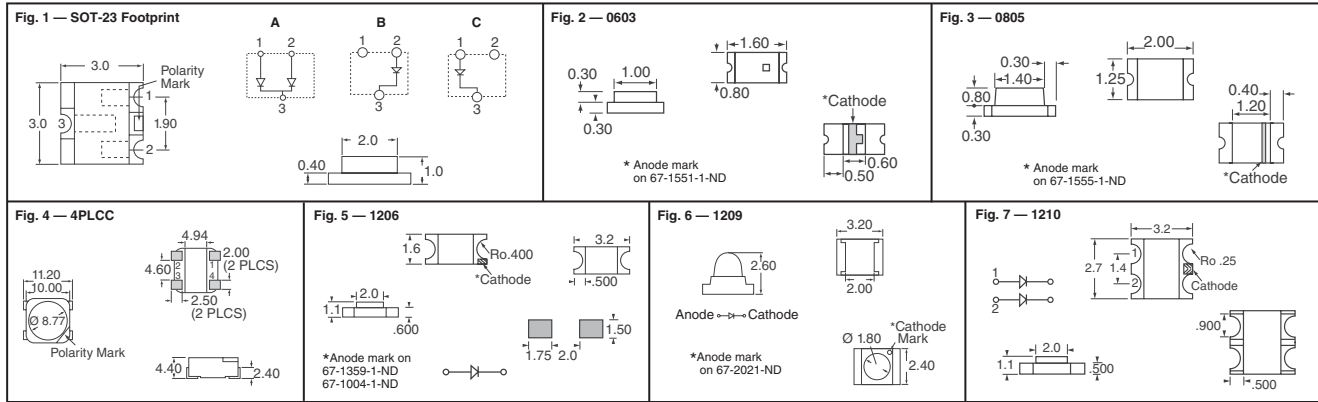

Surface Mount LEDs

Fig.	Description	Emitted Color	Lens	Peak Wavelength (nm)	Vf (V) Typ.	If (mA) Max.	Io (mA)	Viewing Angle (2x Theta)	Digi-Key Part No.	Cut Tape Price Each			Digi-Key Part No.	Tape and Reel		Lumex Part No.
										1	10	100		Qty.	Pricing	
1A	SOT-23	Red/Green	Water Clear	635/565	2.0/2.1	30/25	10	140	67-1655-1-ND	1.17	.90	.64	67-1655-2-ND	3,000	325.43/M	SML-LX151GRC-RP-TR
	SOT-23	Yellow/Green	Water Clear	585/565	2.1/2.2	30/25	10	140	67-1674-1-ND	1.17	.90	.64	67-1674-2-ND	3,000	325.43/M	SML-LX151GRC-RP-TR
1B	SOT-23	Super Red	Water Clear	660	1.7	30	20	140	67-1660-1-ND	.89	.68	.50	67-1660-2-ND	3,000	237.90/M	SML-LX155SRC-TR
	SOT-23	Red	Water Clear	635	2.0	30	10	140	67-1684-1-ND	.82	.64	.46	67-1684-2-ND	3,000	221.07/M	SML-LX151C-TR
	SOT-23	Super Yellow	Water Clear	590	2.1	30	60	140	67-1664-1-ND	.91	.70	.51	67-1664-2-ND	3,000	244.63/M	SML-LX155YC-TR
	SOT-23	Super Ultra Green	Water Clear	574	2.2	25	45	140	67-1662-1-ND	.91	.70	.51	67-1662-2-ND	3,000	244.63/M	SML-LX155SUGC-TR
	SOT-23	Green	Water Clear	565	2.2	25	10	140	67-1685-1-ND	.82	.64	.46	67-1685-2-ND	3,000	221.07/M	SML-LX151C-TR
	SOT-23	Ultra Super Blue	Water Clear	470	3.5	30	120	140	67-1668-1-ND	3.34	2.99	1.94	67-1668-2-ND	3,000	1142.36/M	SML-LX15USBC-TR
1C	SOT-23	Green	Water Clear	565	2.2	25	10	140	67-1656-1-ND	.82	.64	.46	67-1656-2-ND	3,000	221.07/M	SML-LX151GRC-RP-TR
	SOT-23	Ultra Super Blue	Water Clear	470	3.5	30	120	140	67-1669-1-ND	3.34	2.99	1.94	67-1669-2-ND	3,000	1142.36/M	SML-LX15USBC-RP-TR
2	0603	Super Red	White Diffused	660	1.8	30	45	140	67-1551-1-ND	.54	.38	.25	67-1551-2-ND	4,000	101.00/M	SML-LX0603SRW-TR
	0603	Red	White Diffused	635	2.0	30	14	160	67-1548-1-ND	.54	.38	.25	67-1548-2-ND	4,000	101.00/M	SML-LX0603IW-TR
	0603	Yellow	White Diffused	585	2.1	30	14	160	67-1550-1-ND	.54	.38	.25	67-1550-2-ND	4,000	101.00/M	SML-LX0603YW-TR
	0603	Green	White Diffused	565	2.2	25	18	160	67-1549-1-ND	.48	.34	.23	67-1549-2-ND	4,000	90.90/M	SML-LX0603GW-TR
3	0805	Super Red	White Diffused	660	1.8	30	21	140	67-1555-1-ND	.54	.38	.25	67-1555-2-ND	4,000	101.00/M	SML-LX0805SRW-TR
	0805	Red	White Diffused	635	2.0	30	11	140	67-1552-1-ND	.50	.36	.24	67-1552-2-ND	4,000	95.39/M	SML-LX0805IW-TR
	0805	Yellow	White Diffused	585	2.1	30	10	140	67-1554-1-ND	.50	.36	.24	67-1554-2-ND	4,000	95.39/M	SML-LX0805YW-TR
	0805	Super Ultra Green	Water Clear	574	2.2	30	40	140	67-1687-1-ND	1.27	.98	.70	67-1687-2-ND	3,000	353.48/M	SML-LX0805SUGC-TR
	0805	Green	White Diffused	565	2.0	30	11	140	67-1553-1-ND	.48	.34	.23	67-1553-2-ND	4,000	90.90/M	SML-LX0805GW-TR
4	4-PLCC	Super Orange	Water Clear	620	2.0	500	25,000	90	67-2010-1-ND	7.23	6.03	4.39	67-2010-2-ND	500	1587.86	SML-LX1110S0C-ATR
	4-PLCC	Super Orange	Water Clear	620	2.0	500	20,000	120	67-2011-1-ND	7.23	6.03	4.39	67-2011-2-ND	500	1587.86	SML-LX1110S0C-BTR
	4-PLCC	Super Yellow	Water Clear	590	2.0	500	19,000	90	67-2012-1-ND	7.23	6.03	4.39	67-2012-2-ND	500	1587.86	SML-LX1110SYC-ATR
	4-PLCC	Super Yellow	Water Clear	590	2.0	500	8,500	120	67-2013-1-ND	7.23	6.03	4.39	67-2013-2-ND	500	1587.86	SML-LX1110SYC-BTR
	4-PLCC	Ultra Pure Green	Water Clear	525	3.5	500	10,000	90	67-2014-1-ND	23.58	22.67	14.97	67-2014-2-ND	500	6120.26	SML-LX1110UPGC-ATR
	4-PLCC	Ultra Super Green	Water Clear	525	3.5	500	7,500	120	67-2015-1-ND	23.58	22.67	14.97	67-2015-2-ND	500	6120.26	SML-LX1110UPGC-BTR
5	1206	Super Red	Water Clear	660	1.7	30	25	120	67-1359-1-ND	.49	.35	.23	67-1359-2-ND	3,000	93.14/M	SML-LX1206SRC-TR
	1206	Super Red	White Diffused	660	1.8	30	15	160	67-1004-1-ND	.56	.44	.29	67-1004-2-ND	3,000	133.54/M	SML-LX1206SRW-TR
	1206	Red	Water Clear	635	2.0	25	6	160	67-1356-1-ND	.48	.34	.23	67-1356-2-ND	3,000	90.90/M	SML-LX1206IC-TR
	1206	Red	White Diffused	635	2.0	25	6	160	67-1003-1-ND	.56	.43	.28	67-1003-2-ND	3,000	131.30/M	SML-LX1206IW-TR
	1206	Yellow	Water Clear	585	2.1	25	6	160	67-1358-1-ND	.48	.34	.23	67-1358-2-ND	3,000	90.90/M	SML-LX1206YC-TR
	1206	Green	Water Clear	565	2.2	25	10	160	67-1357-1-ND	.56	.41	.24	67-1357-2-ND	3,000	89.78/M	SML-LX1206GC-TR
	1206	Green	White Diffused	565	2.2	25	10	160	67-1002-1-ND	.54	.42	.27	67-1002-2-ND	3,000	125.69/M	SML-LX1206GW-TR
	1209/3.2 x 2.4mm	Super Intensity Red	Water Clear	636	2.0	160	600	30	67-2020-1-ND	.63	.49	.32	67-2020-2-ND	1,000	161.59	SML-LX1209SIC-TR
	1209/3.2 x 2.4mm	Orange	Water Clear	610	2.0	160	1,500	50	67-2021-1-ND	.63	.49	.32	67-2021-2-ND	1,000	161.59	SML-LX1209S0C-TR
	1209/3.2 x 2.4mm	Super Yellow	Water Clear	590	2.0	160	400	50	67-2022-1-ND	.63	.49	.32	67-2022-2-ND	1,000	161.59	SML-LX1209SYC-TR